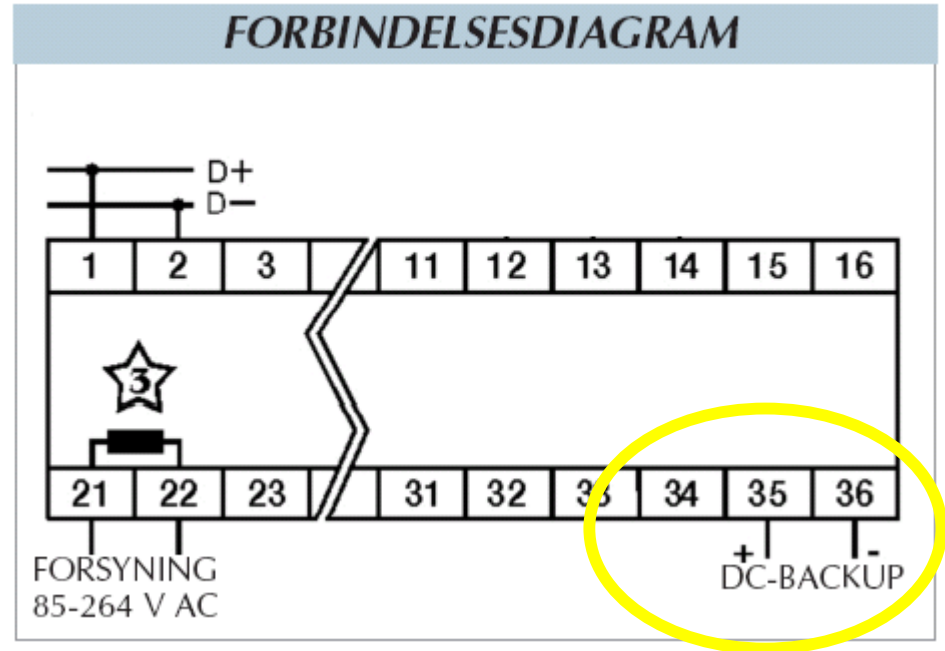

smart-house – din intelligente el-installation

230 VAC

smart-house – din intelligente el-installation

230 VAC

12 VDC

smart-house – din intelligente el-installation

smart-house – din intelligente el-installation