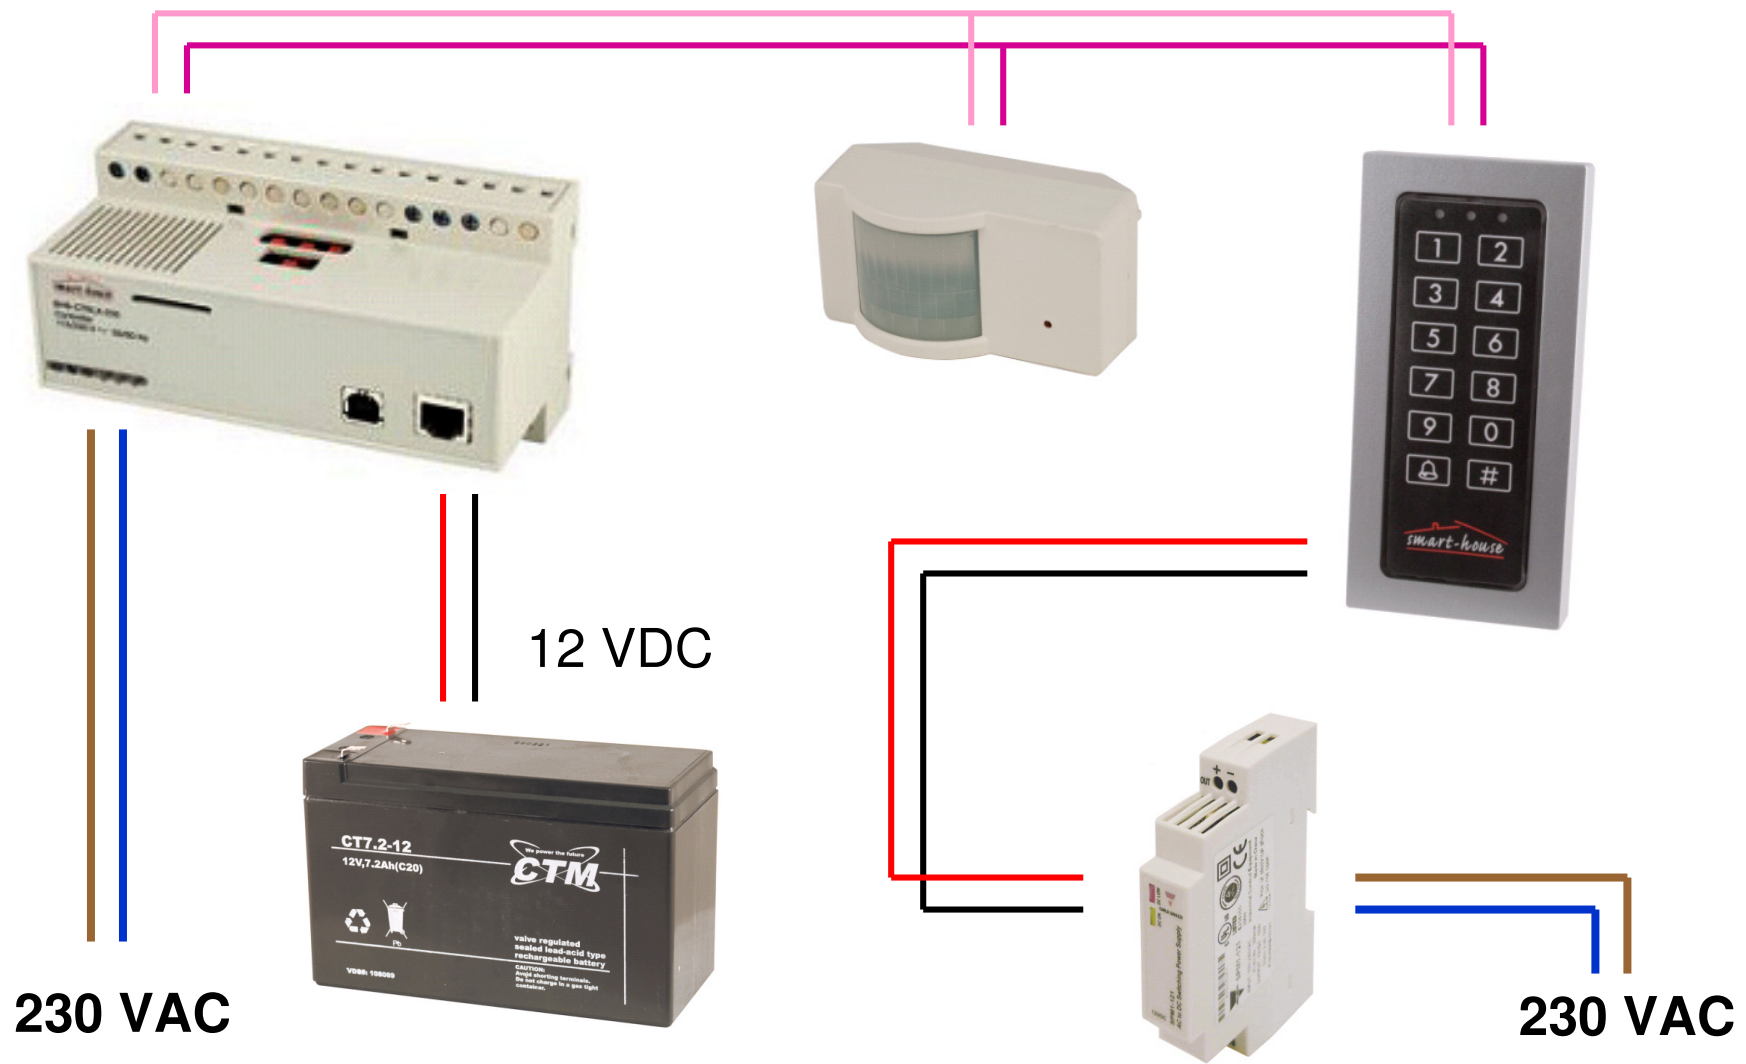

smart-house – din intelligente el-installation

230 VAC

smart-house – din intelligente el-installation

230 VAC

12 VDC

smart-house – din intelligente el-installation

smart-house – din intelligente el-installation