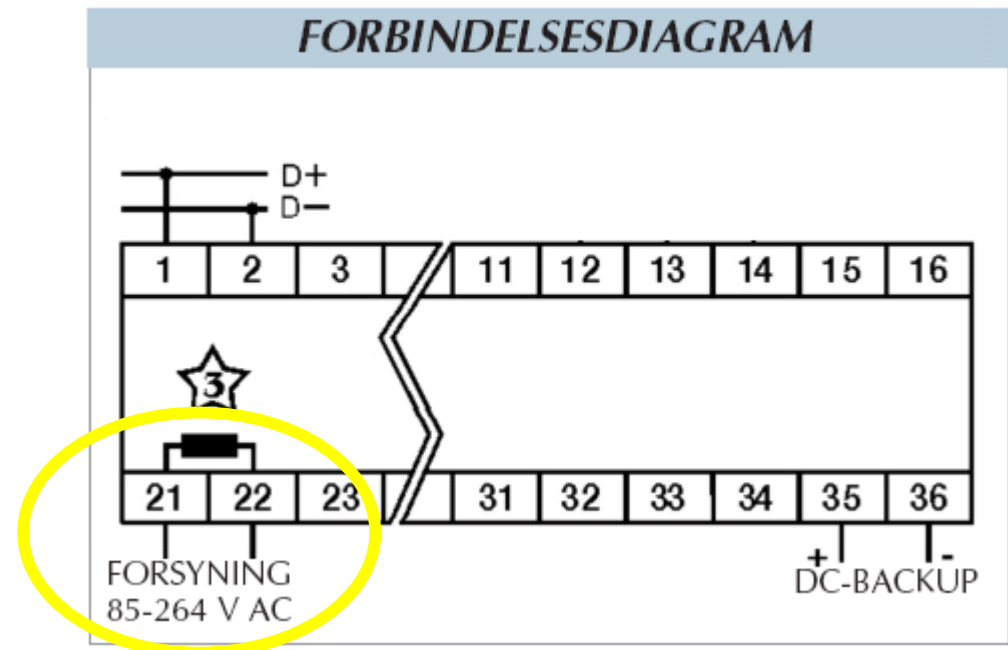

smart-house – din intelligente el-installation

230 VAC

smart-house – din intelligente el-installation

230 VAC

12 VDC

smart-house – din intelligente el-installation

smart-house – din intelligente el-installation